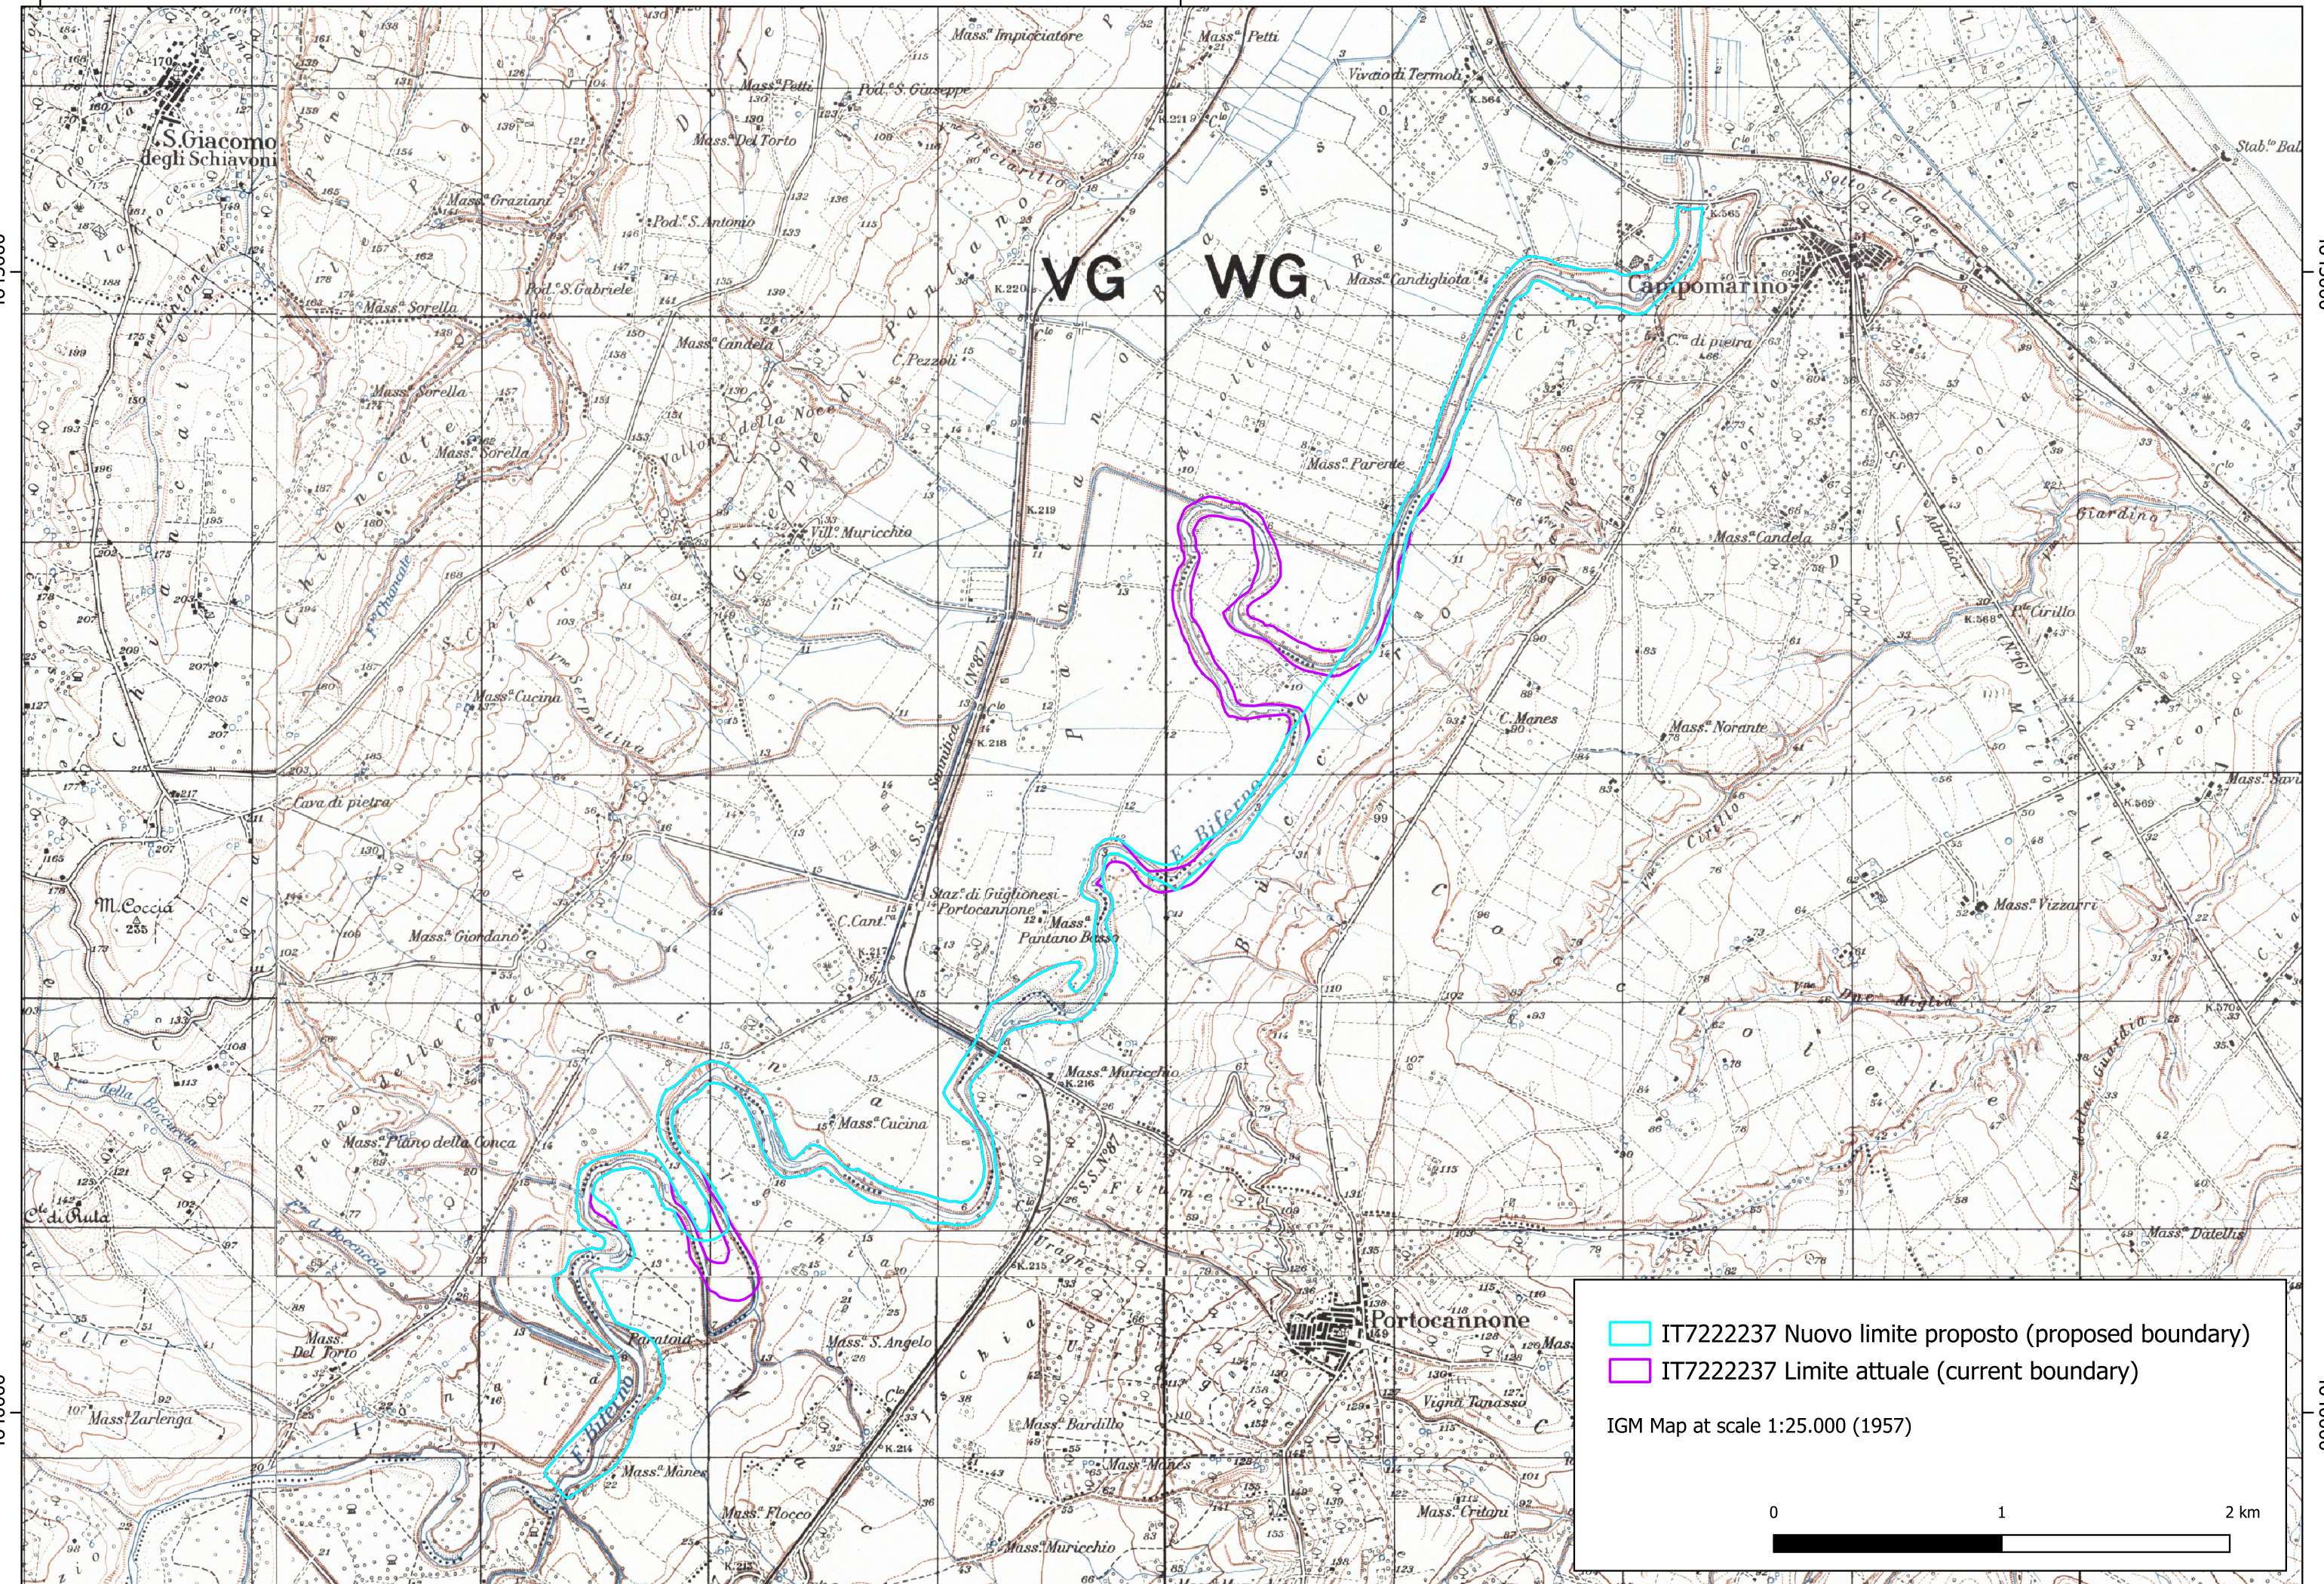

495000

500000

4645000

4645000

4640000

4640000

IT7222237 Nuovo limite proposto (proposed boundary)

IT7222237 Limite attuale (current boundary)

IGM Map at scale 1:25.000 (1957)

0 1 2 km

495000

500000